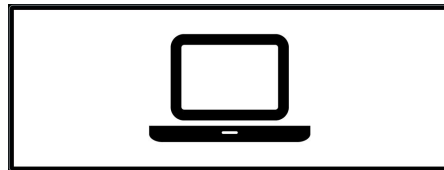

### Using the platform

1. Go to your school's website: **[SCHOOL\_DOMAIN]** and click on the login button
2. Enter your details:  
**Your username: [USERNAME]**  
**Your password: [PASSWORD]**  
*(please keep these safe and secure for future use)*
3. eSchools brings together the information you'll need into one easy-to-use platform.
4. Click on the cog icon in the top right corner to change your password